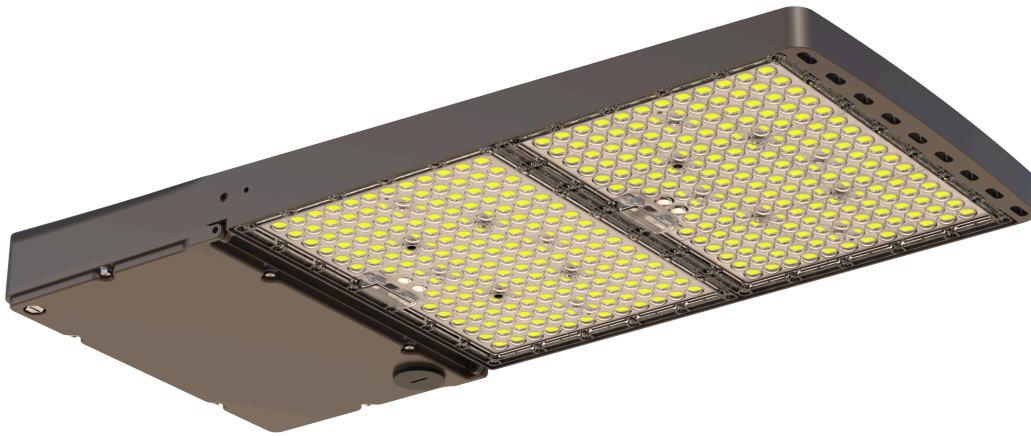

LED Floodlight

LUXUS SB05-500

EAN 7426816 891220

Article number SB05-500

Function description

LUXUS LED floodlight, wattage selectable 240W - 500W, colour changing 4000K - 5700K, 40300 lm output, and with standard Nema socket for photocells.

Technical specifications

Dimensions (L x W x H)	680mm x 310mm x 71mm
Mains power supply	90 - 230V
Output Wattage	240W - 300W - 400W - 500W
Colour temperature, CCT	4000K - 5000K - 5700K
Luminous flux total product	83000lm
IP-rating	IP65
With lamp	Yes, integrated LED
Nema socket	Yes
Photocell	Not included
With motion detector	No
Includes bracket	Yes
Installation	Outdoors
Colour	Grey
PU1, EAN	7426816891220
Manufacturer's Warranty	5 years