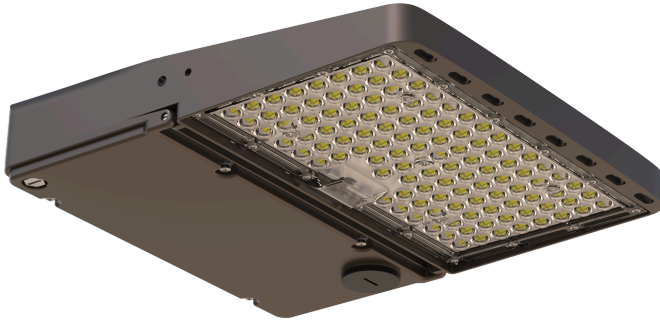

LED Floodlight

LUXUS SB05-100

EAN 7426816 891206

Article number SB05-100

Function description

LUXUS LED floodlight, wattage selectable 50W - 100W, colour changing 4000K - 5700K, 17000 lm output, and with standard Nema socket for photocells.

Technical specifications

Dimensions (L x W x H)	313mm x 287mm x 67mm
Mains power supply	90 - 230V
Output Wattage	50W - 65W - 80W - 100W
Colour temperature, CCT	4000K - 5000K - 5700K
Luminous flux total product	17000
IP-rating	IP65
With lamp	Yes, integrated LED
Nema socket	Yes
Photocell	Not included
With motion detector	No
Includes bracket	Yes
Installation	Outdoors
Colour	Grey
PU1, EAN	7426816891206
Manufacturer's Warranty	5 years